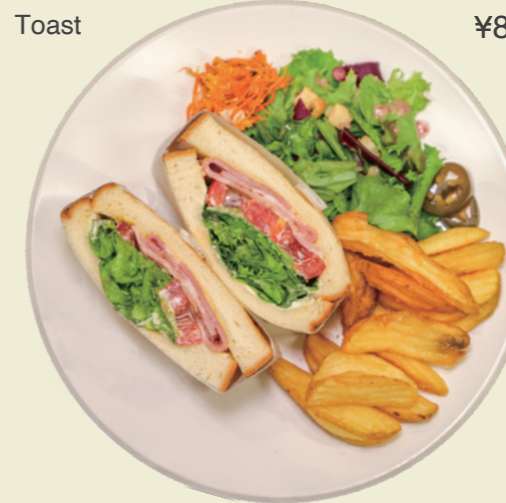

③ ASSORTED JAM TOAST 4種のジャムトースト

french fries/ salad
& one drink set

¥1,150

Toast with drink ¥950
Toast ¥750

sweet azuki bean jam / strawberry jam / blood orange jam / lemon jam / using Takasho's original jam

④ QUATTRO FORMAGGI クアトロフォルマッジ

french fries/ salad
& one drink set

¥1,200

Toast with drink ¥1,000
Toast ¥800

blue cheese / cheddar cheese / mozzarella cheese / honey / grana padano cheese

⑤ B.L.T. SANDWICH B.L.T サンド

french fries/ salad
& one drink set

¥1,200

Toast with drink ¥1,000
Toast ¥800

mustard / mayonaise / ketchup / honey / bacon / lettuce / tomato

⑥ VEGETABLE SANDWICH ベジタブルサンド

french fries/ salad
& one drink set