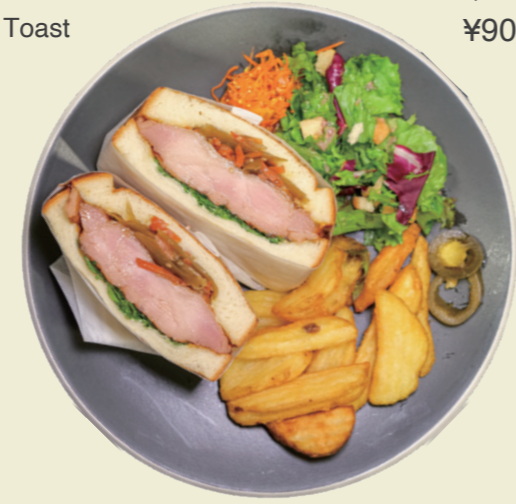

french fries/ salad
& one drink set

¥1,200

Toast with drink ¥1,000
Toast ¥800

mustard / mayonaise / ketchup / honey / bacon / lettuce / tomato

⑥ VEGETABLE SANDWICH ベジタブルサンド

french fries/ salad
& one drink set

¥1,200

Toast with drink ¥1,000
Toast ¥800

mayonaise / red cabbage / carrot / cucumber / tomato / avocado / almond

⑦ TERIYAKI-CHICKEN SANDO てりやきチキンサンド

french fries/ salad
& one drink set

¥1,300

Toast with drink ¥1,100
Toast ¥900

lettuce / kinpira-gobo / chicken / yuzu kosho / mayonaise / teriyaki sauce

⑧ BASHAMICHI SANDO 馬車道サンド

french fries/ salad
& one drink set

¥1,350

Toast with drink ¥1,150
Toast ¥950

sausage / bacon / red cabbage / ratatouille / fried onion