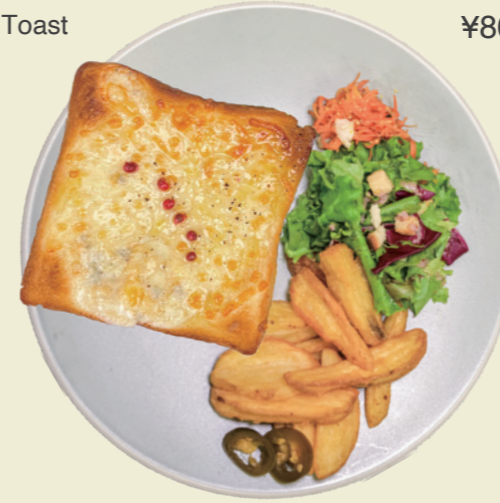

④ QUATTRO FORMAGGI クアトロフォルマッジ

french fries/ salad
& one drink set

¥1,200

Toast with drink ¥1,000
Toast ¥800

blue cheese / cheddar cheese / mozzarella cheese / honey / grana padano cheese