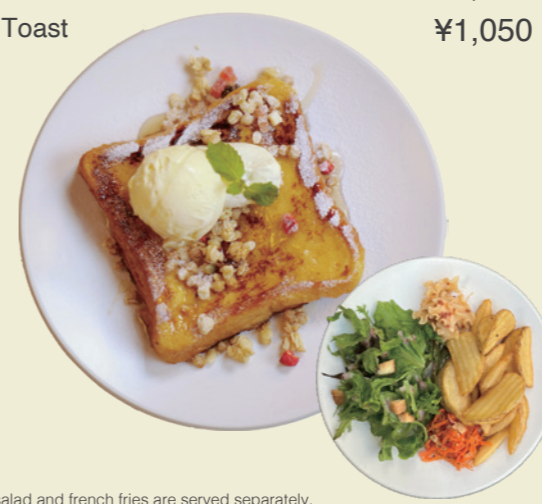

¥1,200

Toast with drink ¥1,000
Toast ¥800

mayonaise / red cabbage / carrot / cucumber / tomato / avocado / almond

⑦ TERIYAKI-CHICKEN SANDO てりやきチキンサンド

french fries/ salad
& one drink set

¥1,300

Toast with drink ¥1,100
Toast ¥900

lettuce / kinpira-gobo / chicken / yuzu kosho / mayonaise / teriyaki sauce

⑧ BASHAMICHI SANDO 馬車道サンド

french fries/ salad
& one drink set

¥1,350

Toast with drink ¥1,150
Toast ¥950

sausage / bacon / red cabbage / ratatouille / fried onion

⑨ FRENCH TOAST フレンチトースト

french fries/ salad
& one drink set

¥1,450

Toast with drink ¥1,250
Toast ¥1,050

*salad and french fries are served separately.

eggs / milk / honey / vanilla ice cream / whipped cream / fruit granola

⑩ SEASONAL SALAD BOWL シーズナルサラダボウル

Salad with drink

¥1,300

Salad ¥1,100

*You can choose from 2 types of dressing:
balsamic honey mustard / vegetable & anchovy

*Contents vary depending on the season. Please ask.