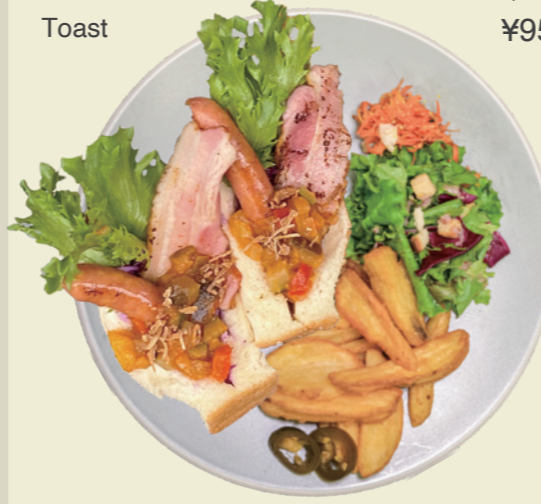

french fries/ salad
& one drink set

¥1,200

Toast with drink ¥1,000
Toast ¥800

mustard / mayonaise / ketchup / honey / bacon / lettuce / tomato

⑥ VEGETABLE SANDWICH ベジタブルサンド

french fries/ salad
& one drink set

¥1,200

Toast with drink ¥1,000
Toast ¥800

mayonaise / red cabbage / carrot / cucumber / tomato / avocado / almond

⑦ TERIYAKI-CHICKEN SANDO てりやきチキンサンド

french fries/ salad
& one drink set

¥1,300

Toast with drink ¥1,100
Toast ¥900

lettuce / kinpira-gobo / chicken / yuzu kosho / mayonaise / teriyaki sauce

⑧ BASHAMICHI SANDO 馬車道サンド

french fries/ salad
& one drink set

¥1,350

Toast with drink ¥1,150
Toast ¥950

sausage / bacon / red cabbage / ratatouille / fried onion