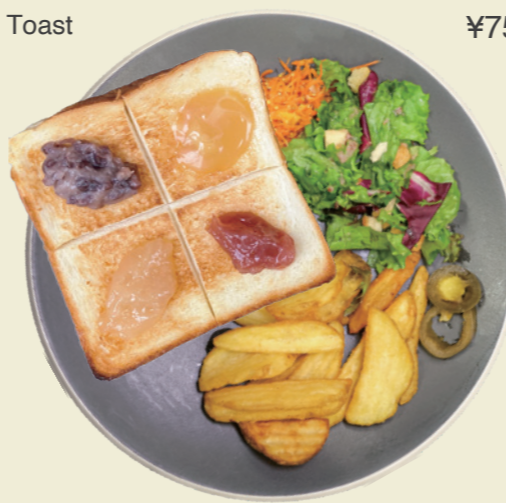

¥1,000

Toast with drink ¥800
Toast ¥600

butter

② HONEY TOAST ハニートースト

french fries/ salad
& one drink set

¥1,100

Toast with drink ¥900
Toast ¥700

almond / whipped cream / honey / mascarpone cheese

③ ASSORTED JAM TOAST 4種のジャムトースト

french fries/ salad
& one drink set

¥1,150

Toast with drink ¥950
Toast ¥750

sweet azuki bean jam / strawberry jam / blood orange jam / lemon jam / using Takasho's original jam