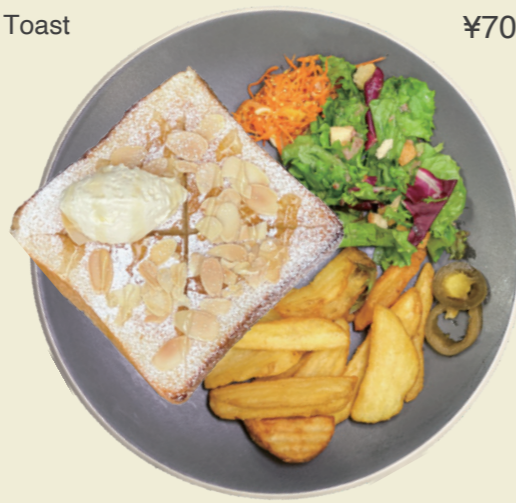

Toaster!

*All the prices included tax. Product image for illustration purposes only. Please let us know if you have any food allergies.

LUNCH 11:00 - 15:00

① BUTTERED TOAST 厚切りバタートースト

french fries/ salad
& one drink set

¥1,000

Toast with drink ¥800
Toast ¥600

butter

② HONEY TOAST ハニートースト

french fries/ salad
& one drink set

¥1,100

Toast with drink ¥900
Toast ¥700

almond / whipped cream / honey / mascarpone cheese

③ ASSORTED JAM TOAST 4種のジャムトースト

french fries/ salad
& one drink set

¥1,150

Toast with drink ¥950
Toast ¥750

sweet azuki bean jam / strawberry jam / blood orange jam / lemon jam / using Takasho's original jam

④ QUATTRO FORMAGGI クアトロフォルマッジ

french fries/ salad
& one drink set

¥1,200

Toast with drink ¥1,000
Toast ¥800

blue cheese / cheddar cheese / mozzarella cheese / honey / grana padano cheese

⑤ B.L.T. SANDWICH B.L.T サンド