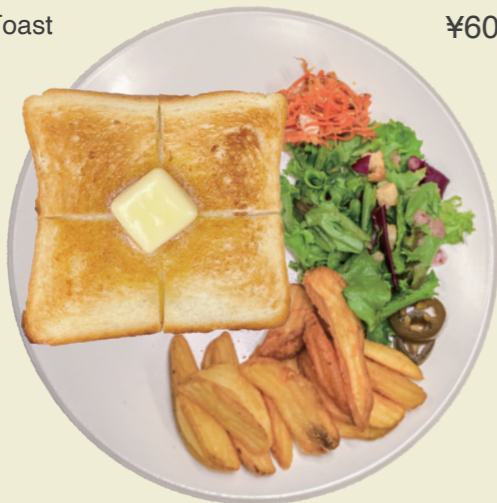

Toaster!

*All the prices included tax. Product image for illustration purposes only. Please let us know if you have any food allergies.

LUNCH 11:00 - 15:00

① BUTTERED TOAST 厚切りバタートースト

french fries/ salad
& one drink set

¥1,000

Toast with drink ¥800
Toast ¥600

butter

② HONEY TOAST ハニートースト

french fries/ salad
& one drink set

¥1,100

Toast with drink ¥900
Toast ¥700

almond / whipped cream / honey / mascarpone cheese